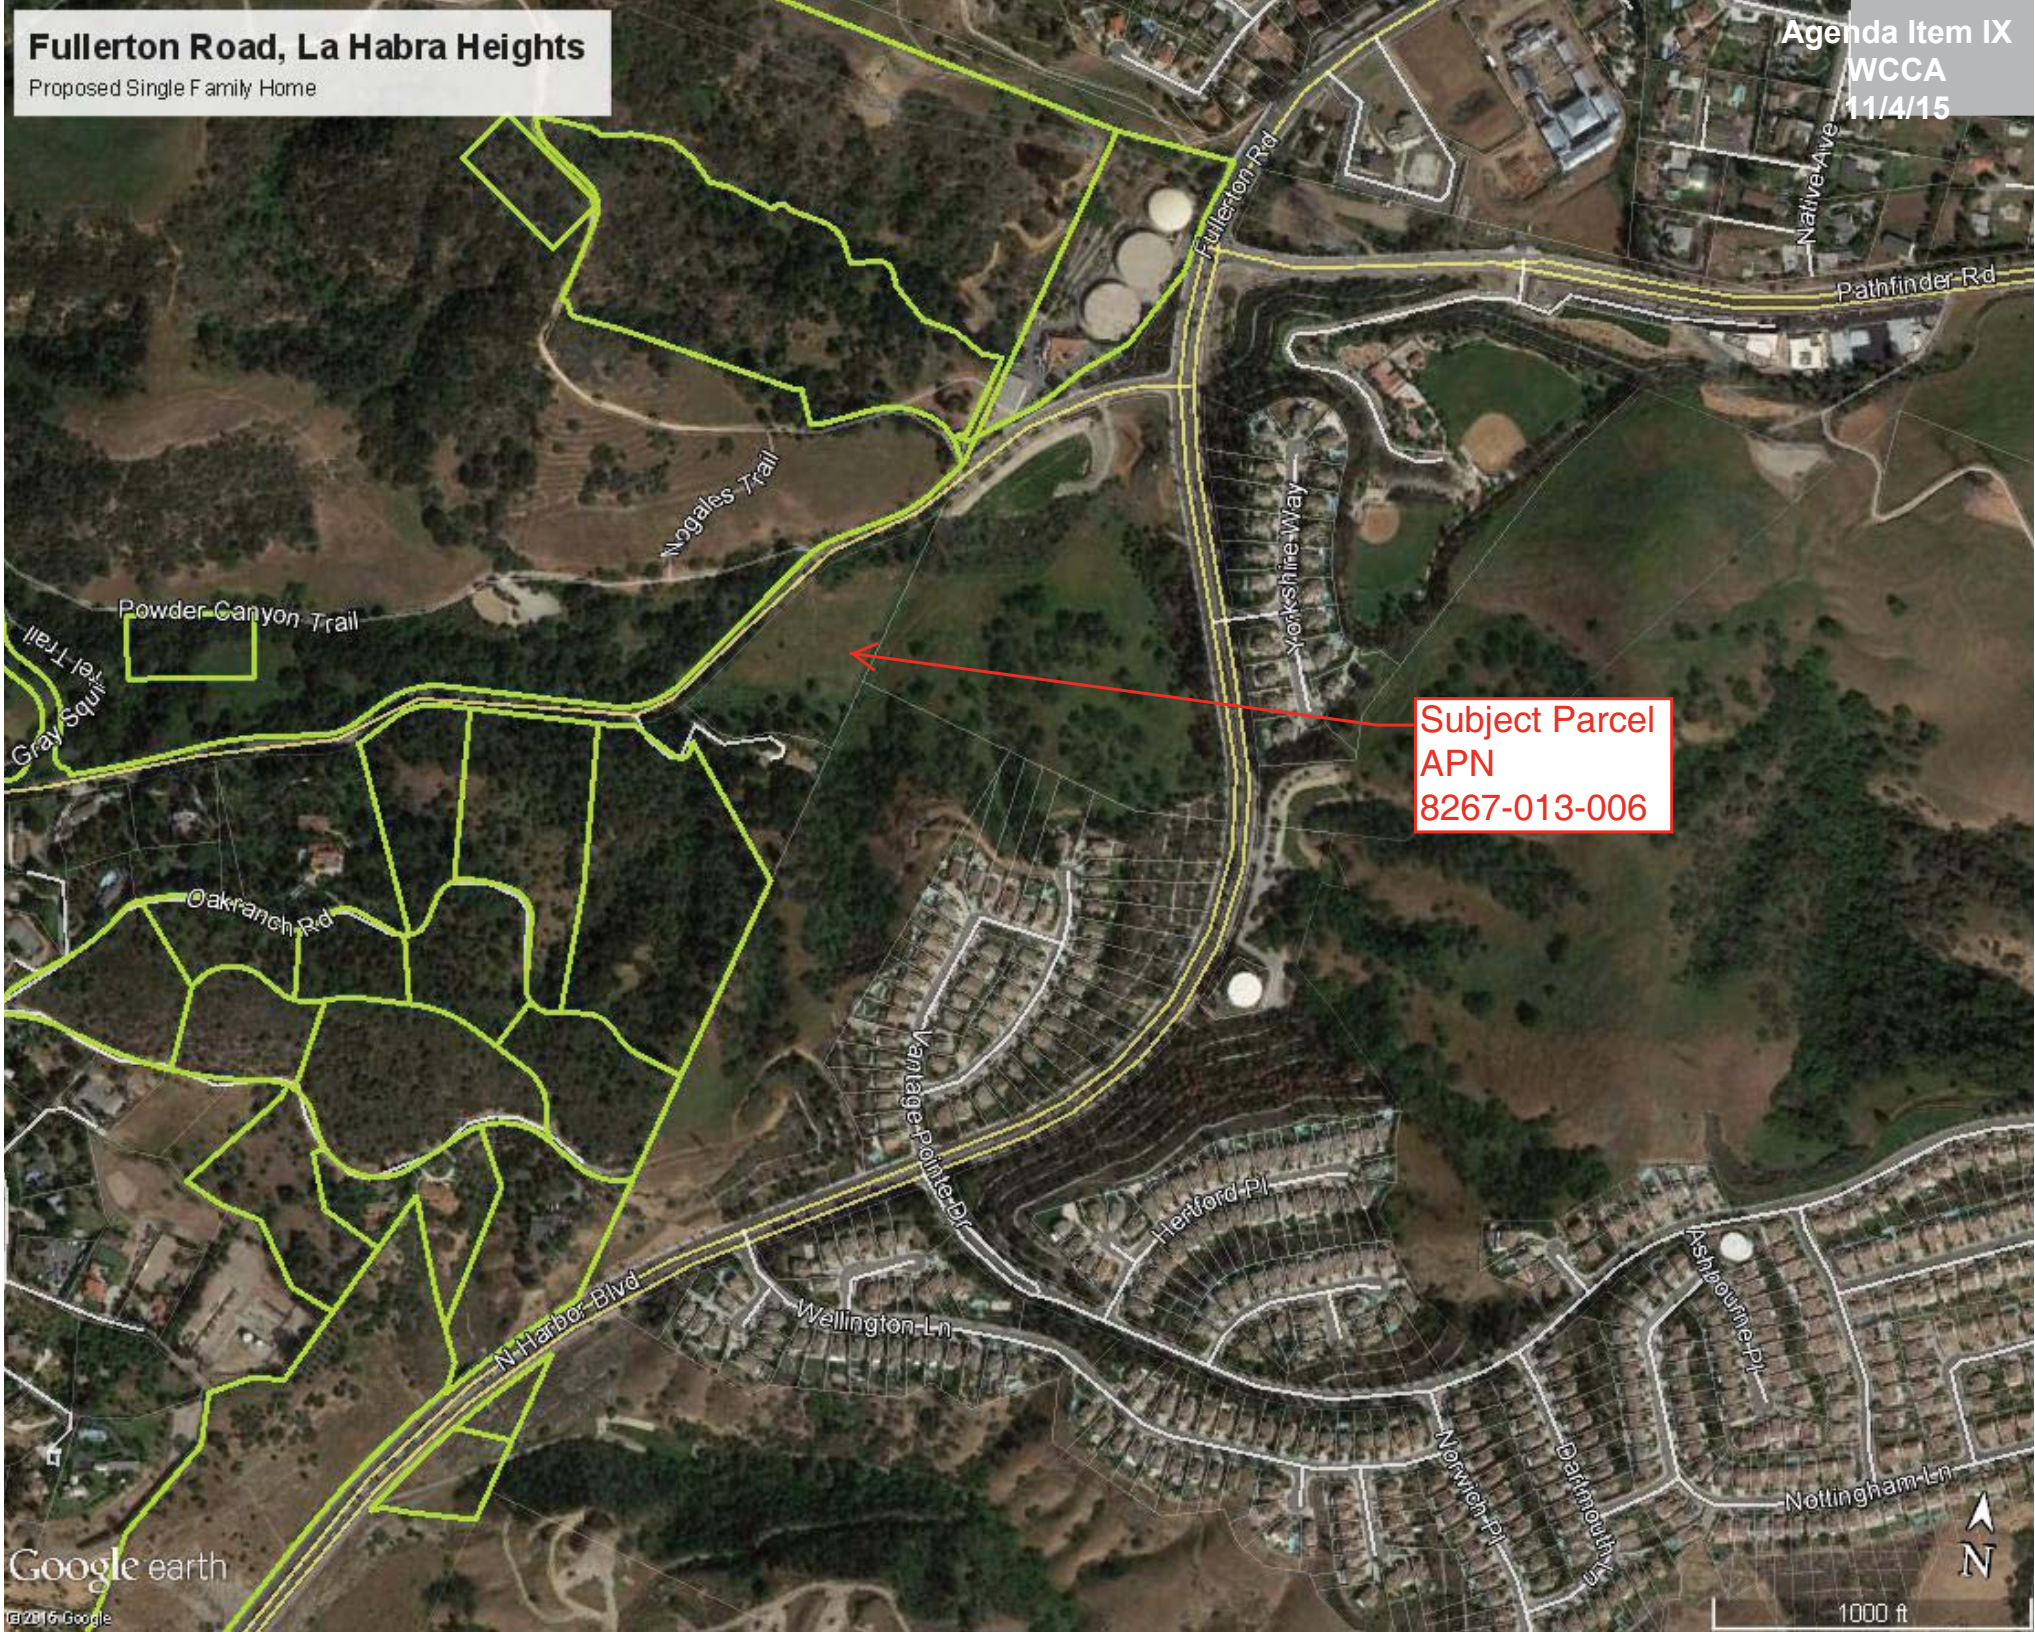

Fullerton Road, La Habra Heights

Proposed Single Family Home

Agenda Item IX
WCCA
11/4/15

Subject Parcel
APN
8267-013-006